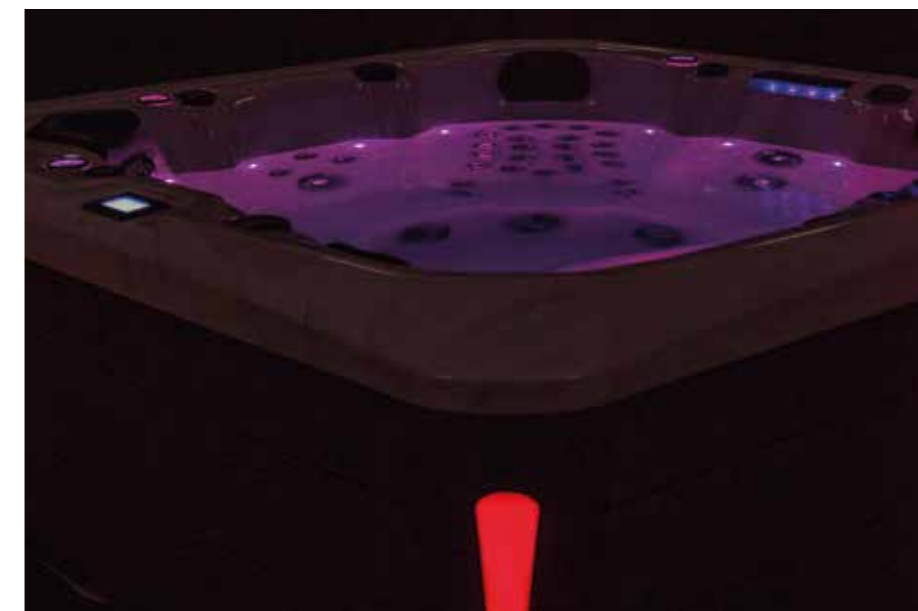

Platinum Illumination

Illumination is a key component of a fulfilling hot tub experience. Chromotherapy is a science and refers to the positive influence lights have on the body and mind.

All Platinum Spas models are fitted with an array of multi-coloured LED lights that can be simply controlled with a push of a button. If you are in the mood to have an individual colour or want our mood lighting where the colours softly fading between each other, the choice is yours.