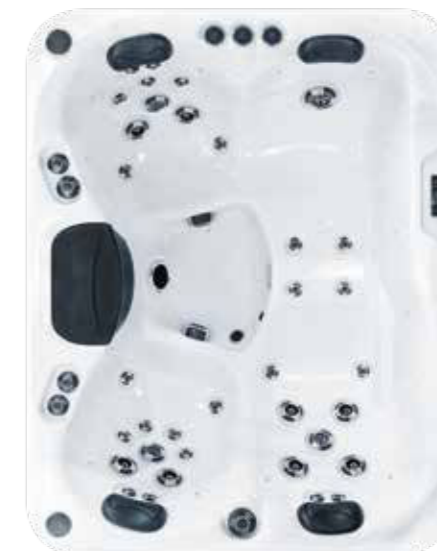

Tahiti

1 x 5 inch Jets

11 x 4 inch Jets

23 x 2.2 inch Jets

We have certified this product to the California Energy Commission in accordance with California law

People
3

Dimensions
83 x 67 x 34 inch

Weight
663 lbs

Jets
35

Power Supply
50 Amp / 220V

Seat layout	Insulation	Heater	Pumps	Circulation Pump
4 seats	Platinum Premium Shield	5.5kw	1 x 5 BHP, 2 HP cont	1 x 0.5HP

Hot tub features

Hot tub experience

Lighting

Hydrotherapy

Power and control

Water Care

Build quality

Energy efficiency