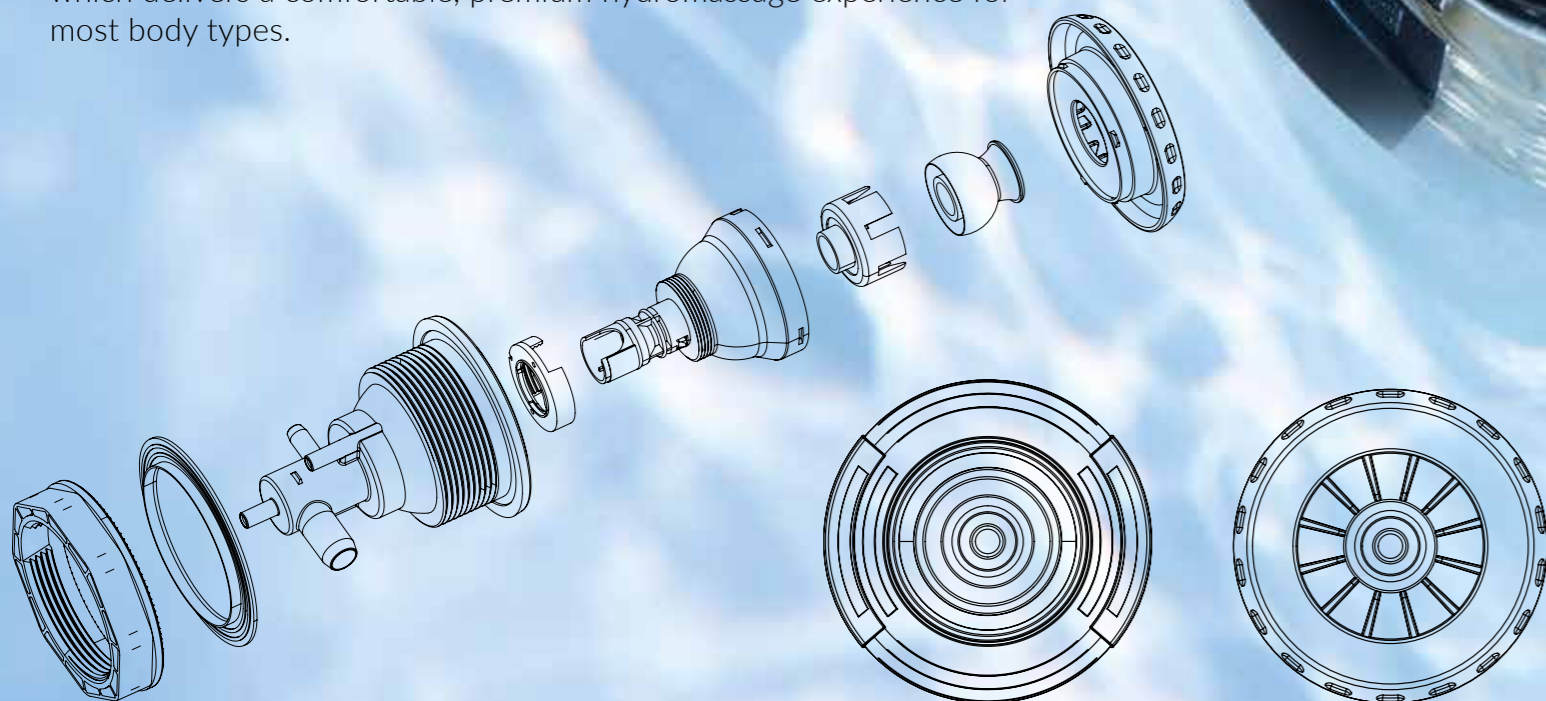

JET DESIGN AND FORMATION

More jets do not equal a better hydromassage, but the right jets do. Utilising the perfect mix of air and water – to deliver a massage that reduces stress and lower back pain, improves sleep and post exercise recovery. It will also alleviate restless leg syndrome, cramps, arthritis and fibromyalgia, improving your overall wellbeing.

A regular hydromassage routine can be more beneficial than you realise.

Seats designed to follow the contours of the body and recessed jets are placed to perfectly match the muscle structure of the human form, which delivers a comfortable, premium hydromassage experience for most body types.