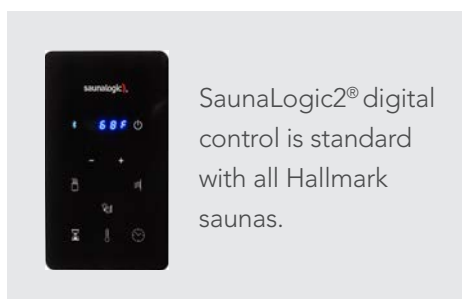

HALLMARK HM44

A TRULY PORTABLE 4'X4' SAUNA

Imagine having a luxurious Finnish sauna experience quickly, easily and wherever you like. With the 6-panel Hallmark, you can — it truly is portable! The Hallmark comes equipped with the same features as other Hallmark saunas, but with 120-volt plug-in instead of 240. Simply assemble, plug into the closest outlet, and you're ready — no finishing work, no plumbing and no electrical.

The HM44 includes a Finnleo 1.7 or 2.2 kW sauna heater and is matched with the SaunaLogic2® Digital Control with an optional worldwide mobile app, allowing you to control your sauna from anywhere in the world. The 1.7 kW heater can be plugged into a 15 amp outlet; the 2.2 kW heater needs a dedicated 20 amp outlet.

SPECIFICATIONS:

- Clear Canadian Hemlock interior and exterior
- Exterior finished with biodegradable wood treatment for a luxurious look and for ease in maintenance
- Bluetooth sound system (styles may vary)
- Interior low voltage lighting & color therapy lighting system
- Built-in floor with waterproof, low-maintenance flooring material
- Simple hook & pin panel design; easily installs in less than an hour
- Stainless steel Junior wet/dry sauna heater
- SaunaLogic2® Digital Control with optional worldwide mobile app
- All Hallmark saunas are 80" high O.D.

SaunaLogic2® digital control is standard with all Hallmark saunas.