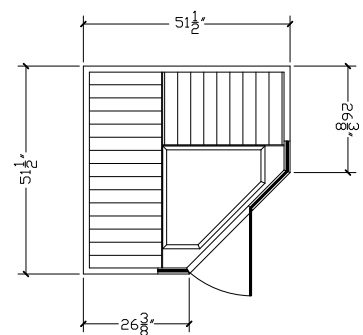

S-870 SERIES 3-PERSON

Slightly smaller than the S-880, the Model S-870 combines great design with incredible space efficiency. With its 5-sided design and a footprint of only 52" x 52", it's ideal for two or three people and can fit into almost any space.

- Dimensions: 52" d x 52" w x 77" h
- Electrical requirements: Plug-in, 15 amp 120-volt outlet