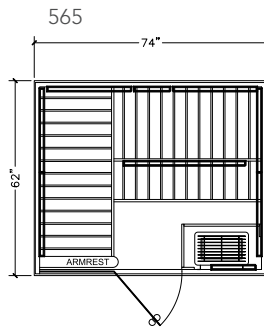

HALLMARK INFRAASAUNA IS565

Finnleo has expanded its portable I/S offering by adding a 5-person IS565 InfraSauna. This hybrid sauna features a wall-to-wall infrared heating system and a 6.0 kW Finnleo Designer sauna heater, matched with the SaunaLogic2 control. With an L-shaped top bench, it comfortably seats four or five people or two people lying down on the top bench.

Shown with color light therapy activated, this sauna includes the Finnleo 6.0 kW Designer heater, matched with the popular SaunaLogic2 control with “optional worldwide mobile app. The unit is self-contained requiring no special flooring or plumbing. Simply plug-in to the proper 240V outlet and enjoy.