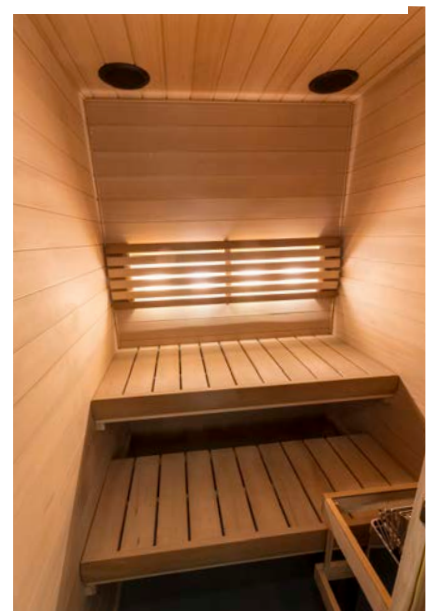

SPECIFICATIONS:

- Clear Canadian Hemlock interior and exterior
- Exterior finished with biodegradable wood treatment for a luxurious look and for ease in maintenance
- Bluetooth sound system (styles may vary)
- Interior low voltage lighting & color therapy lighting system
- Built-in floor with waterproof, low-maintenance flooring material
- Simple hook & pin panel design; easily installs in less than an hour
- Stainless steel Junior wet/dry sauna heater
- SaunaLogic2® Digital Control with optional worldwide mobile app
- All Hallmark saunas are 80" high O.D.