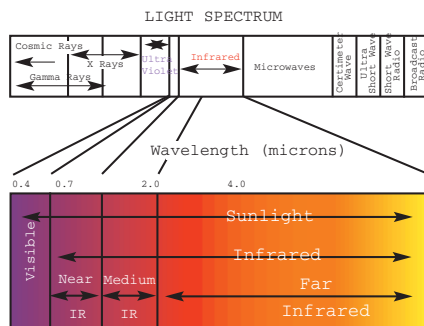

Due to Finnleo's patented technology, all Finnleo "Pure Infra" Saunas have EMR levels throughout the sauna room below 2 mG and EF levels below 1 Vm (the lowest in the industry), measured at the point of body contact. Beware: other companies claiming Low EMR have radiation spikes throughout the room (floor, walls, ceiling).

Even, wall-to-wall heat distribution; no cold spots

Low sidewall emitters + bench heat

In-floor heat

SWEAT YOUR WAY TO A BETTER YOU

In disciplines such as yoga, a daily sweat is acknowledged as one of the single best things you can do to stay healthy. Arteries dilate, improving blood flow throughout the body and relaxing tight or overworked muscles. The production of white blood cells is stimulated, strengthening the immune system. Toxins are flushed out through the skin's pores. In a "Pure Infra" sauna, the ambient air temperature settles at your preset comfort level— while the safest infrared waves possible penetrate deep into your body, warming you inside and out at the same time. This means you can detoxify comfortably and safely for longer periods. And come out feeling stronger, healthier and in better balance.