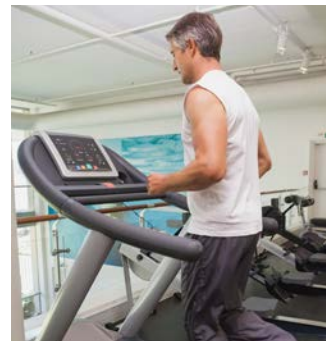

Much has been made of the health benefits of sauna bathing—and with good reason. Physically, nothing is more reinvigorating than a deep, healthy sweat every day.

Tension fades. Muscles unwind. Toxins are flushed from your body. You get a cardiovascular workout as blood vessels dilate and your heart rate increases, burning calories. Natural chemicals are released—endorphins—reducing mental stress, soothing sore muscles and joints, and inducing a deeper sleep. Skin is cleansed of bacteria, and dead cells are replaced—leaving you with a soft, glowing appearance.

A few minutes a day is all it takes to look and feel better. The body's response to gentle, persistent heat is well-documented and proven. Which is why more and more doctors are recommending sauna and its purifying benefits.