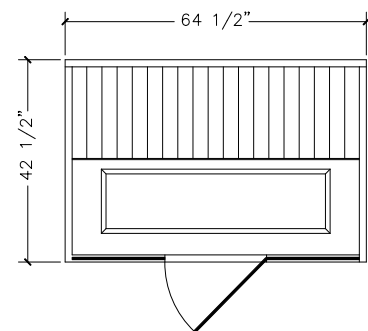

S-825 SERIES 2 TO 3-PERSON

A roomier version of the popular S-820, this beautiful sauna is for two or three people and has the same luxurious features as all S models: Pure Infra Low EMR/Low EF, all-glass front wall, valance and bench skirt lighting with white lights and color light therapy.

- Dimensions: 44" d x 64" w x 77" h
- Electrical requirements: Plug-in, 20 amp 120-volt outlet