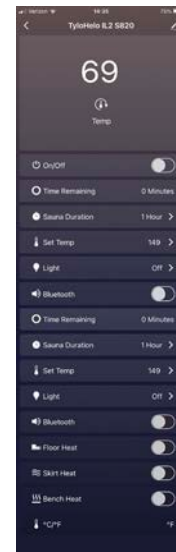

Screenshot of app; the mobile app is included with all S-series saunas. Your smartphone becomes a second control.