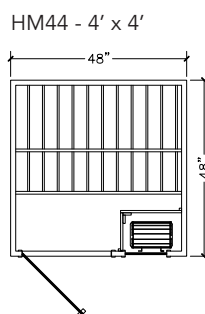

HALLMARK HM44

A TRULY PORTABLE 4'X4' SAUNA

Imagine having a luxurious Finnish sauna experience quickly, easily and wherever you like. With the 6-panel Hallmark, you can — it truly is portable! The Hallmark comes equipped with the same features as other Hallmark saunas, but with 120-volt plug-in instead of 240. Simply assemble, plug into the closest outlet, and you're ready — no finishing work, no plumbing and no electrical.

The HM44 includes a Finnleo 1.7 or 2.2 kW sauna heater and is matched with the SaunaLogic2® Digital Control with an optional worldwide mobile app, allowing you to control your sauna from anywhere in the world. The 1.7 kW heater can be plugged into a 15 amp outlet; the 2.2 kW heater needs a dedicated 20 amp outlet.

SPECIFICATIONS:

- Clear Canadian Hemlock interior and exterior
- Exterior finished with biodegradable wood treatment for a luxurious look and for ease in maintenance
- Bluetooth sound system (styles may vary)
- Interior low voltage lighting & color therapy lighting system
- Built-in floor with waterproof, low-maintenance flooring material
- Simple hook & pin panel design; easily installs in less than an hour
- Stainless steel Junior wet/dry sauna heater
- SaunaLogic2® Digital Control with optional worldwide mobile app
- All Hallmark saunas are 80" high O.D.

SaunaLogic2® digital control is standard with all Hallmark saunas.