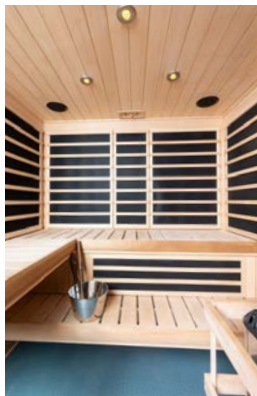

HALLMARK INFRAASAUNA IS565

Finnleo has expanded its portable I/S offering by adding a 5-person IS565 InfraSauna. This hybrid sauna features a wall-to-wall infrared heating system and a 6.0 kW Finnleo Designer sauna heater, matched with the SaunaLogic2 control. With an L-shaped top bench, it comfortably seats four or five people or two people lying down on the top bench.

Shown with color light therapy activated, this sauna includes the Finnleo 6.0 kW Designer heater, matched with the popular SaunaLogic2 control with “optional worldwide mobile app. The unit is self-contained requiring no special flooring or plumbing. Simply plug-in to the proper 240V outlet and enjoy.