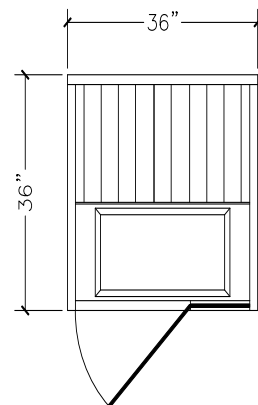

S-810 SERIES 1-PERSON

Ideal for those having minimal space available and/or for those using their sauna solo, the Model S-810 has a footprint of only 9 sq. ft. The diminutive S-810 may be compact but it has the same luxurious features as larger models: Pure Infra Low EMR/Low EF, all-glass front wall, valance and bench skirt lighting with white lights and color light therapy. "Lack of space" is no longer a limitation. This model can be installed into a corner of almost any room.

- Dimensions: 36" d x 36" w x 77" h
- Electrical requirements: Plug-in, 15 amp 120-volt outlet