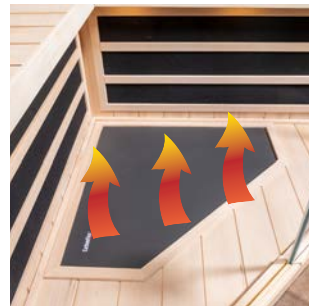

Low sidewall emitters + bench heat