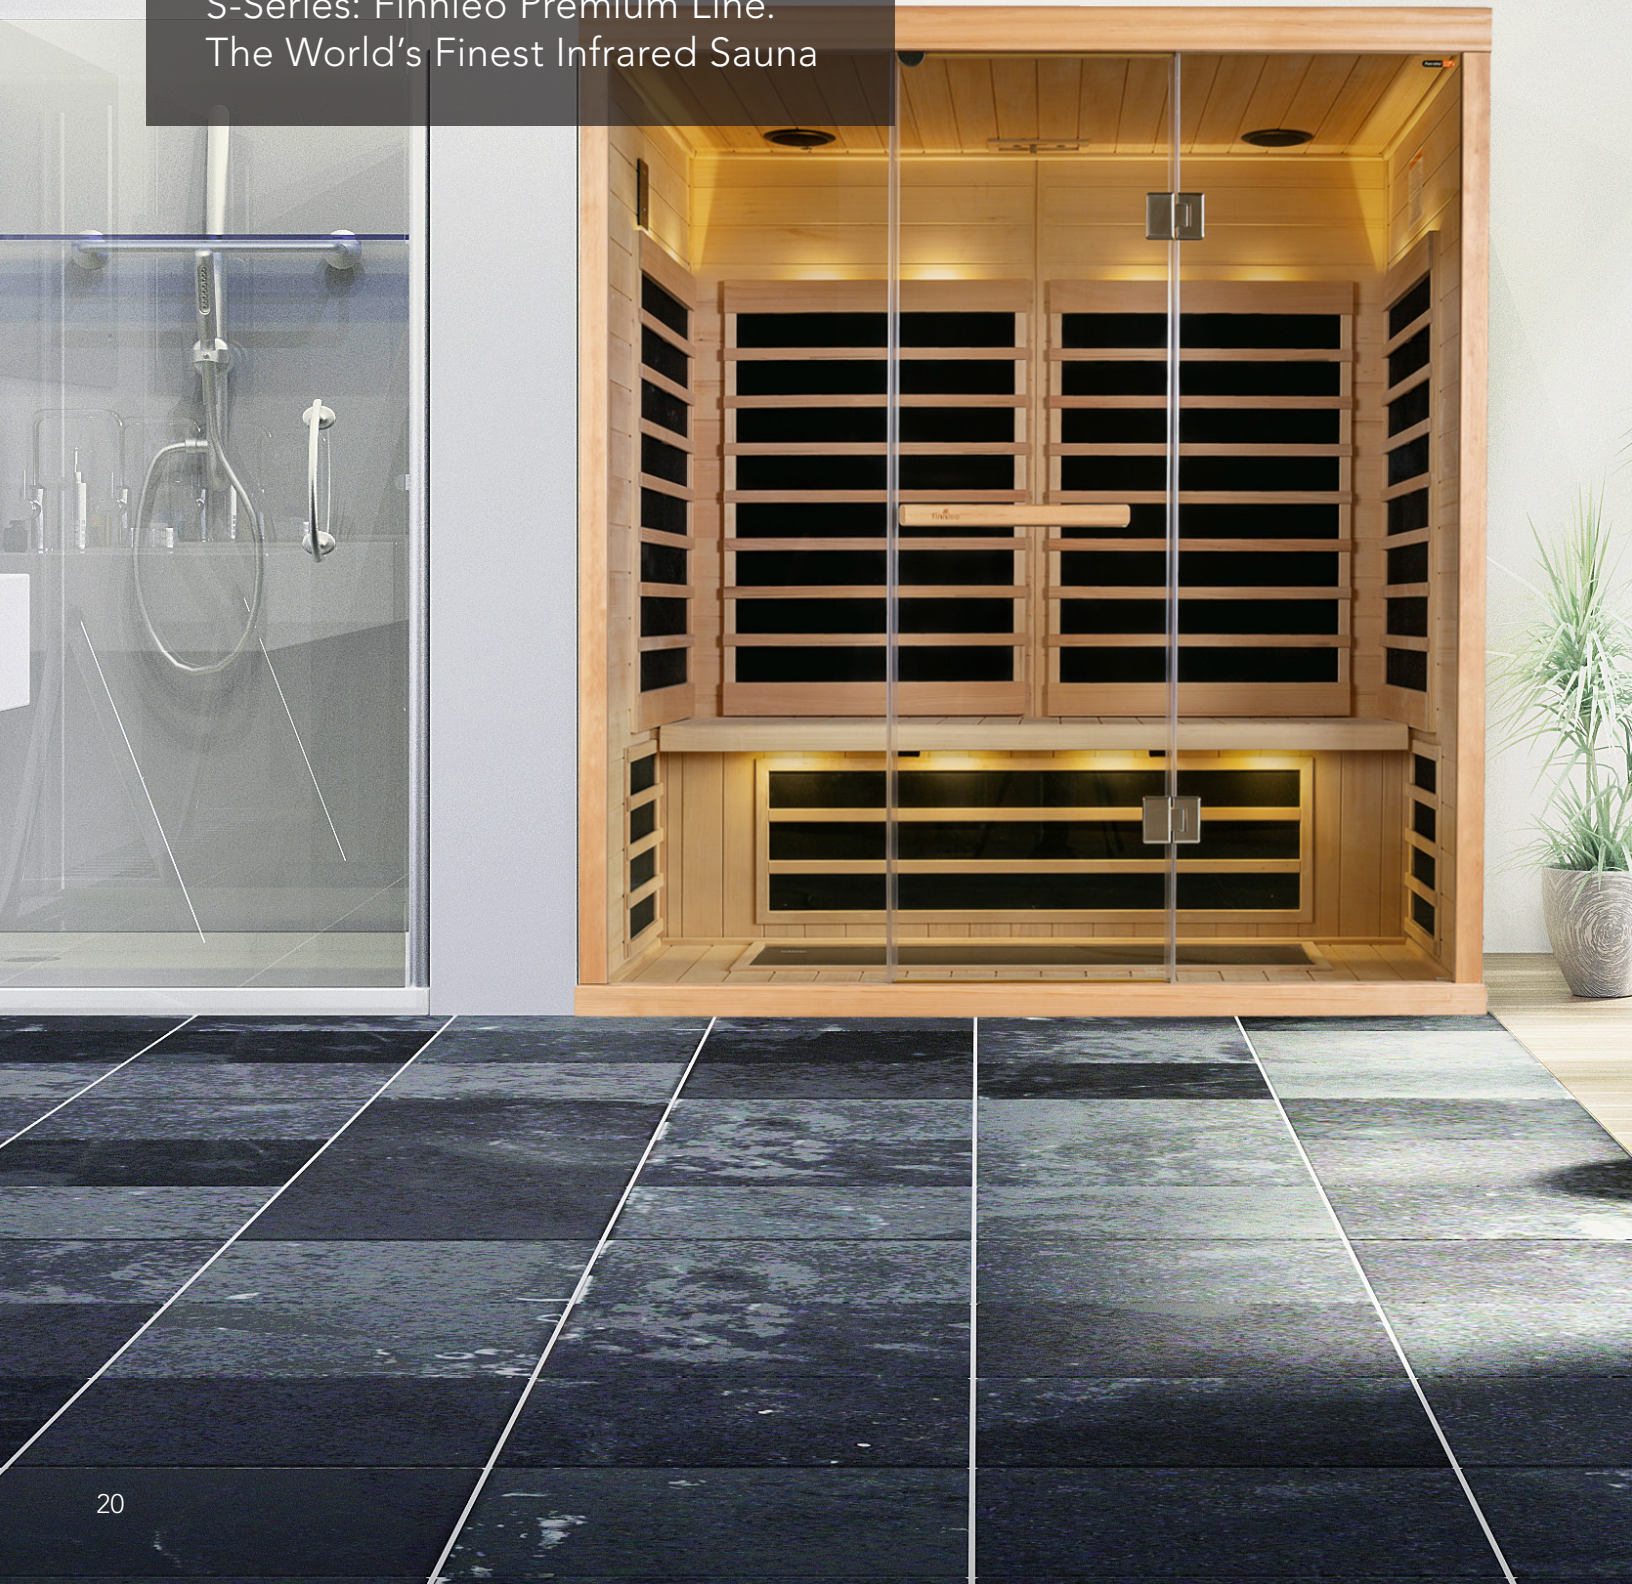

Even, wall-to-wall heat distribution; no cold spots

Low sidewall emitters + bench heat

In-floor heat

SWEAT YOUR WAY TO A BETTER YOU

In disciplines such as yoga, a daily sweat is acknowledged as one of the single best things you can do to stay healthy. Arteries dilate, improving blood flow throughout the body and relaxing tight or overworked muscles. The production of white blood cells is stimulated, strengthening the immune system. Toxins are flushed out through the skin's pores. In a "Pure Infra" sauna, the ambient air temperature settles at your preset comfort level— while the safest infrared waves possible penetrate deep into your body, warming you inside and out at the same time. This means you can detoxify comfortably and safely for longer periods. And come out feeling stronger, healthier and in better balance.

FINNLEO S-SERIES FAR-INFRARED FEATURES

S-Series: Finnleo Premium Line.
The World's Finest Infrared Sauna

NORTH AMERICA'S FIRST INFRARED SAUNA CONTROL WITH TRUE WORLDWIDE MOBILE FUNCTIONALITY. OPERATE YOUR SAUNA FROM ANYWHERE!

INFRALOGIC2™ CONTROL

In addition to the mobile app with functionality from anywhere there is cell or data service, the IL2 has modern design and is simple to use. The glass touch screen provides a modern and extremely flexible option for the modern sauna owner