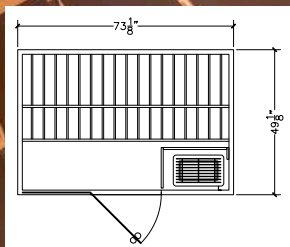

HALLMARK HM46

Loaded with all the standard Hallmark features (see list on page 9), this beautiful sauna is for two or three people, including a top bench long enough to comfortably lie down.

The HM46 is matched with the Finnleo 4.5 kW Designer SL2 heater and SaunaLogic 2 control. With the optional worldwide mobile app, your mobile device becomes a second control, allowing you to control your sauna from anywhere in the world.