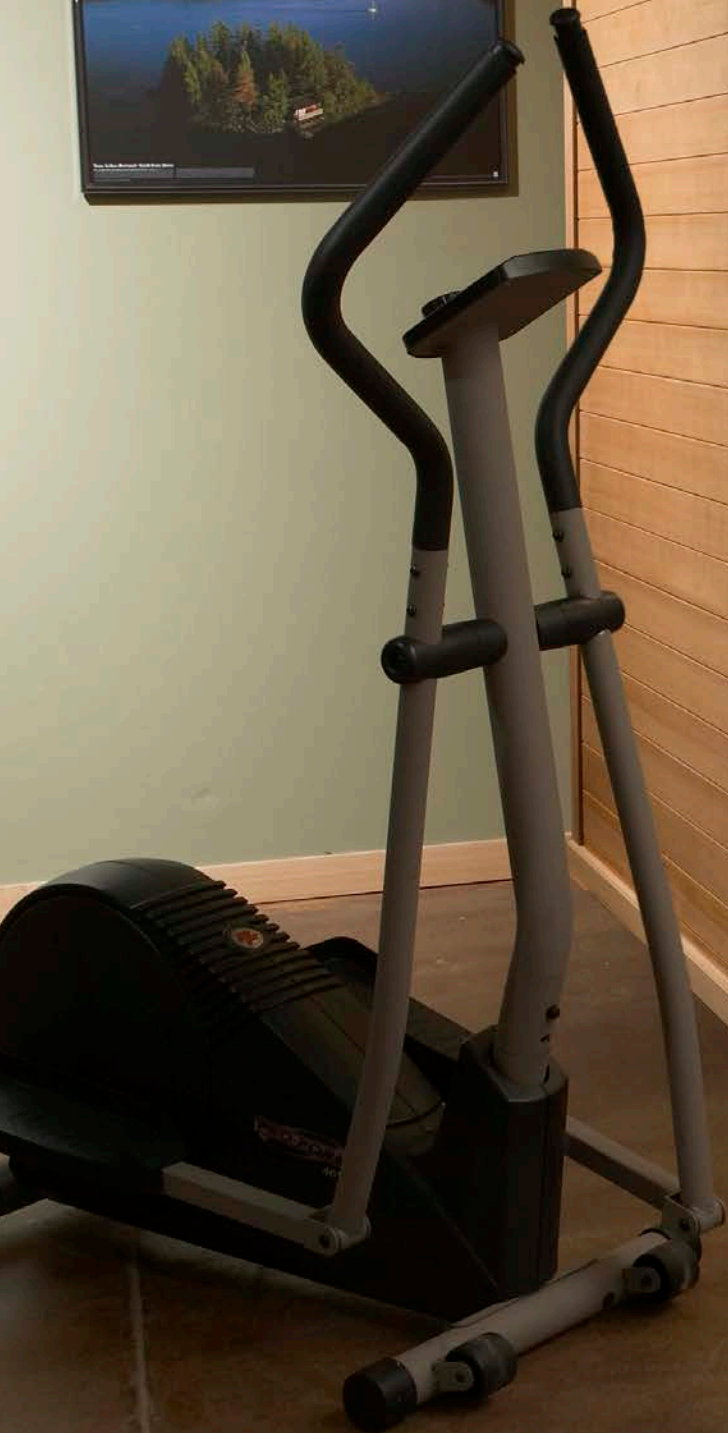

Far-Infrared Heating Technology

Health Benefits of Sauna 16-17

Low EMR/Low EF Infrared Technology 18-19

S-Series Far-Infrared Saunas

Standard Features 20-25

S-Series Sauna Rooms: 7 Models 26-33

A photograph of a home sauna. On the left is a wooden sauna door with a black control panel. To the right is a wicker sofa with cushions featuring a tropical floral pattern. In the foreground, a wicker coffee table holds two blue water bottles. The room has light green walls and a patterned rug.

PLUG-N-PLAY PORTABLE TRADITIONAL SAUNAS, INFRASAUNAS AND INFRARED SAUNAS

Finnleo's Hallmark Series of traditional saunas, 2-in-1 Combination InfraSaunas and S-Series Infrared saunas make owning a personal oasis at home easier than ever. Easy to assemble, yet loaded with upgrades usually found only in designer-type saunas, Finnleo's Plug-N-Play rooms put the opportunity for a daily chance to relax and recharge within reach of everyone.

Hallmark is well-known as one of the best values in traditional sauna. And its clever hook-and-pin panel design means Hallmark is easily assembled in less than an hour.

Hallmark saunas come complete with a built-in floor with vinyl surface, which makes cleaning and maintenance a breeze. The sauna is powered by stainless steel