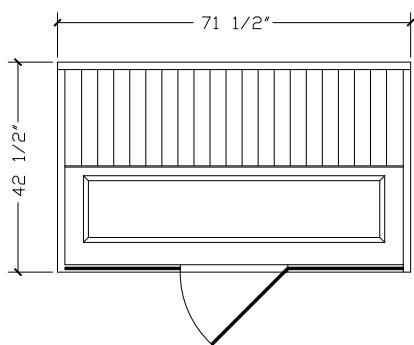

S-830 SERIES 3-PERSON

If you like to lie down in the sauna, this is the model for you. This rectangular model comfortably seats three, but the 6' width also makes it comfortable for lying down. With the all glass front the room has an open, luxurious feel to it.

- Dimensions: 44" d x 72" w x 77" h
- Electrical requirements: Plug-in, 20 amp 120-volt outlet