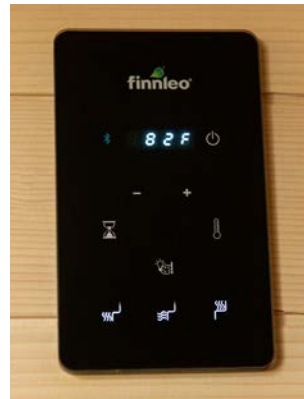

All Finnleo S-Infrared Rooms Include the Following Standard Features:

- InfraLogic2 control with worldwide mobile app (your smart device becomes a second control)
- Finnleo’s proprietary/patented infrared heating technology, combining its CarbonFlex heaters with its exclusive Pure Infra Low EMR and Low EF technology to provide the lowest possible exposure to EMR and EF
- Prefabricated wall panels, finished inside and out with clear T&G Canadian Hemlock—for a sauna with “furniture quality”
- Fast assembly with no tools—with wall panels mounted onto an easy-fit base and topped with easy-fit ceiling panel
- Exterior surfaces finished with biodegradable wood treatment—for a more luxurious look and for ease in maintenance
- Finnleo wireless Bluetooth sound system includes sleek low profile speakers and built-in amplifier
- Pre-built Hemlock benches
- Built-in Hemlock floor with in-floor heat with matte black in-floor metallic heater
- Deluxe tempered All-Glass front
- Exterior door handle as towel bar
- Interior door handle with slot for iPad or smartphone
- Wall-to-wall backrests with integral LED diffused lighting system with color therapy lights
- Determined by room size, all models plug into a 15 amp or 20 amp household outlet
- ETL listed “as a complete plug-in room” —for safety and reliability
- Industry-leading warranty backed by America’s #1 sauna company

InfraLogic2 control standard on all S-series IR saunas.