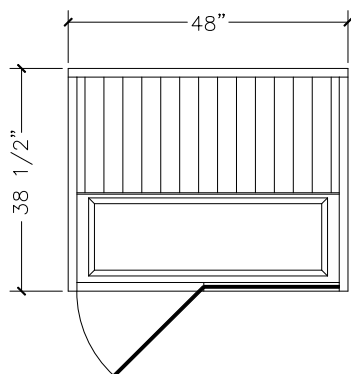

S-820 SERIES 2-PERSON

One of our most popular models, the S-820 is perfect for one or two people. With its footprint of only 13.3 sq. ft., this IR sauna has the same luxurious features as all S models: Pure Infra Low EMR/Low EF, all-glass front wall, valance and bench skirt lighting with white lights and color light therapy. It can be easily incorporated into an in-home workout area, or even in the master bedroom.

- Dimensions: 40" d x 48" w x 77" h
- Electrical requirements: Plug-in, 15 amp 120-volt outlet