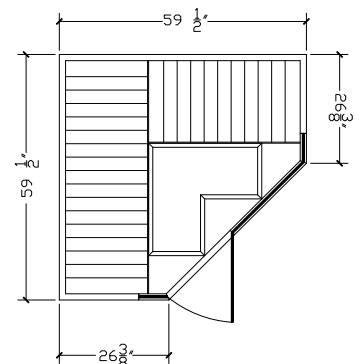

S-880 SERIES 4-PERSON

Our most luxurious model, the S-880 is a neo-angled beauty. A 3-sided all glass front gives the sauna panoramic openness. Comfortable seating for four, its L-bench design is ideal for intimate conversation with friends and family.

- Dimensions: 60" d x 60" w x 77" h
- Electrical requirements: Plug-in, 20 amp 120-volt outlet