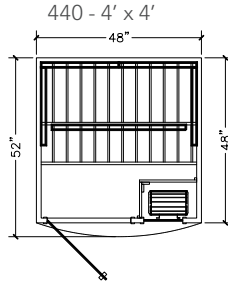

HALLMARK INFRAASAUNA IS440

For those who sauna bathe alone, or with one other—or for those who have limited space, the diminutive Hallmark IS440, 4' x 4' two person sauna just might be the best value in the market today. The IS440 comes complete, from the factory, with a “Two-in-One InfraSauna Dual Heating System” featuring Finnleo’s Low EMR/EF Infrared heating panels as well as a stainless steel traditional sauna heater. Simply assemble and plug in to a 120 volt household outlet. The SaunaLogic2 control panel allows you to easily select “Infrared” or “Traditional” sauna, depending upon what you’re in the mood for.