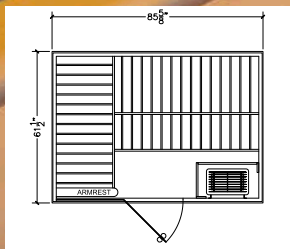

HALLMARK HM57

One of our most popular models, the Hallmark HM57 is amazingly roomy, yet only takes up 35 sq. ft. of floor space. With an L-shaped top bench, it comfortably seats four or five people and plenty of room for lying down.

The HM57 includes the Finnleo 6.0 kW Designer heater, matched with the popular SaunaLogic2 control with optional worldwide mobile app.