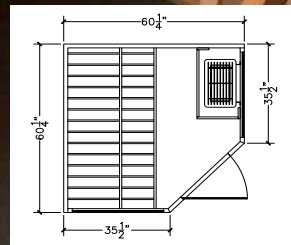

HALLMARK HM55c

Loaded with all the standard Hallmark features (see list on page 9), the five-sided HM55c takes up an amazingly small amount of floor space--yet comfortably seats two or three people. The HM55c is matched with the Finnleo 4.5 kW Designer SL2 heater and SaunaLogic 2 control.