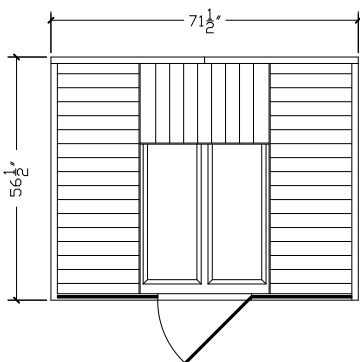

S-840 SERIES 4-PERSON

Spaciousness with comfortable seating for four. By dropping in a bench insert to convert the two long benches into a U-shaped bench, you can seat up to five people, or have two people lying down at once.

- Dimensions: 56" d x 72" w x 77" h
- Electrical requirements: Plug-in, 20 amp 120-volt outlet