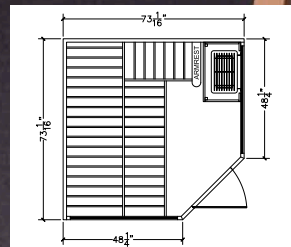

HALLMARK HM66c

The HM66c is a five-sided sauna with large panoramic windows providing an open view. With an L-shaped top bench, it comfortably seats four or five people or two people lying down on the top bench.

Shown with color light therapy activated, this sauna includes the Finnleo 6.0 kW Designer heater, matched with the popular SaunaLogic2 control with optional worldwide mobile app.