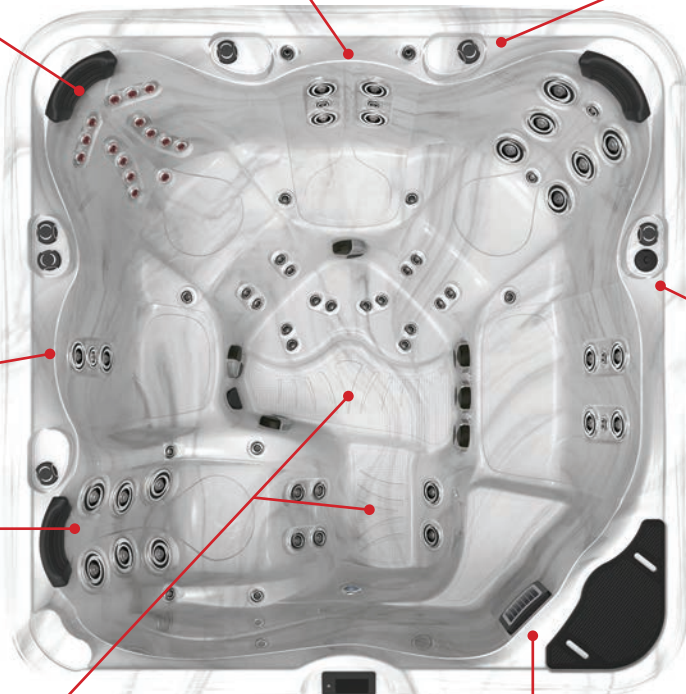

GuestStation

Allows for closer interaction with friends