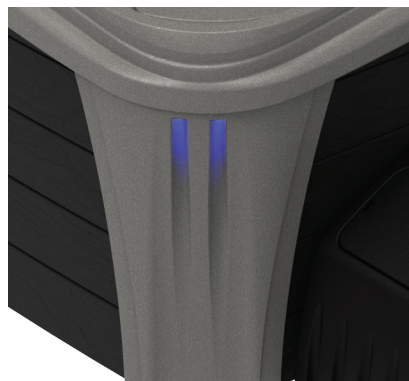

MassageMax Jets
30 Adjustaflow DirectionalMax¹, DirectionalMax² and DirectMiniMax jets configured differently in each seat and sized to provide the widest variety of therapy and comfort for your hot tub experience. Including these powerful jet styles:

DirectionalMax¹
Adjust the direction and flow of each Jet

DirectionalMax²
Adjust the direction and flow of each Jet

Includes Exclusive Suite Package

Suite Steps with slip resistant step treads, sturdy integrated handrail, side planters/coolers, inside step storage plus convenient quality cover lifter.

LED Safety and Style
Corner LED Luminations adds visibility and style around your tub

Durafab Insulating Cover
Weather and fade resistant lockable energy saving cover