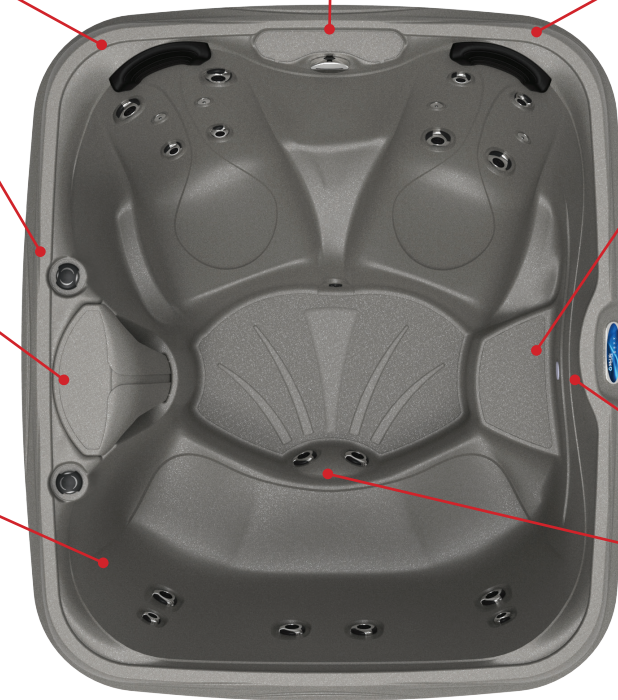

### Interior LED Light

Up to 7 color options available to enhance ambiance

### PediMax Jets

2 Directional Max jets provide a relaxing foot massage

### Side by Side Comfort Zone

With 6 total jets, this bench style seat is designed to allow for closer interaction with friends or added room to stretch out

Designer Storage Step and Cover Lifter Included