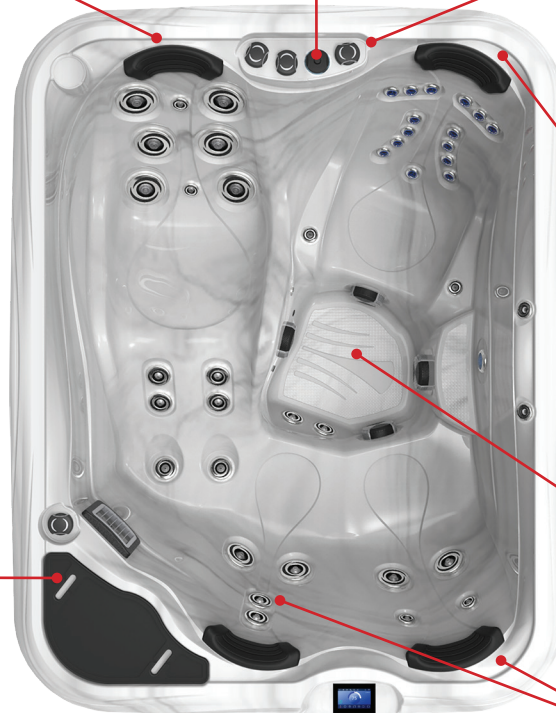

Twin fountain streams and LED Controls illuminate the night

AirMax¹⁵ Center with added foot and wrist Reflexology

15 AirMax jets provide soft tissue massage across the shoulders, down the back and into the lumbar with added wrist and feet reflexology

CleanSweep Action

Downward sweeper action across a contoured footwell helps to lift small elements toward the filtration corner for added water purification

Side by Side Comfort Zone

With 8 total adjustable jets, this seat is designed to allow for closer interaction with friends

MyTouch Control Pad

The Suite Package

Suite Steps with slip resistant step treads, sturdy integrated handrail, side planters/coolers, inside step storage plus convenient quality cover lifter. Weather and fade resistant Durafab cover also included.