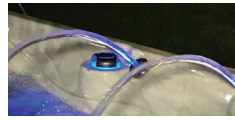

Precise jet placement provides massage action to key reflex points while continuing to work down both sides of the spine

Crystal Springs LED Fountains and Controls

Twin fountain streams and LED Controls illuminate the night

TherapyMax¹¹ Center

11 LazerMax and DirectionalMax jets provide direct tissue massage across the shoulders, down the back and into the lumbar

Lounge Hand Grip

Convenient built-in hand grip helps when lowering and rising from the lounge